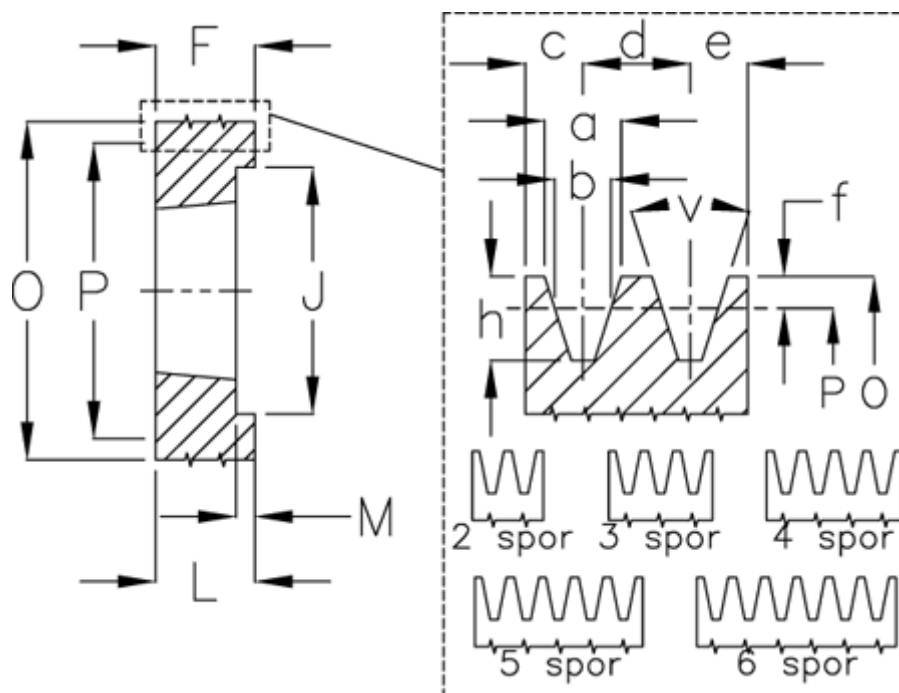

Article number: 604111013203

Description: V-belt pulley SPB 132/3 TL2012

Measures

a	= 16.3	For bush	= 2012	P	= 132
b	= 14.0	h	= 17.5	Type	= SPB
Bush ζ max	= 50	J	= 89	v	= 34 grader
c	= 12.5	K	= -		
d	= 19	L	= 32		
e	= 12.5	m	= 31.0		
f	= 3.5	Number of ribs	= 3		
F	= 63	O	= 139.0		